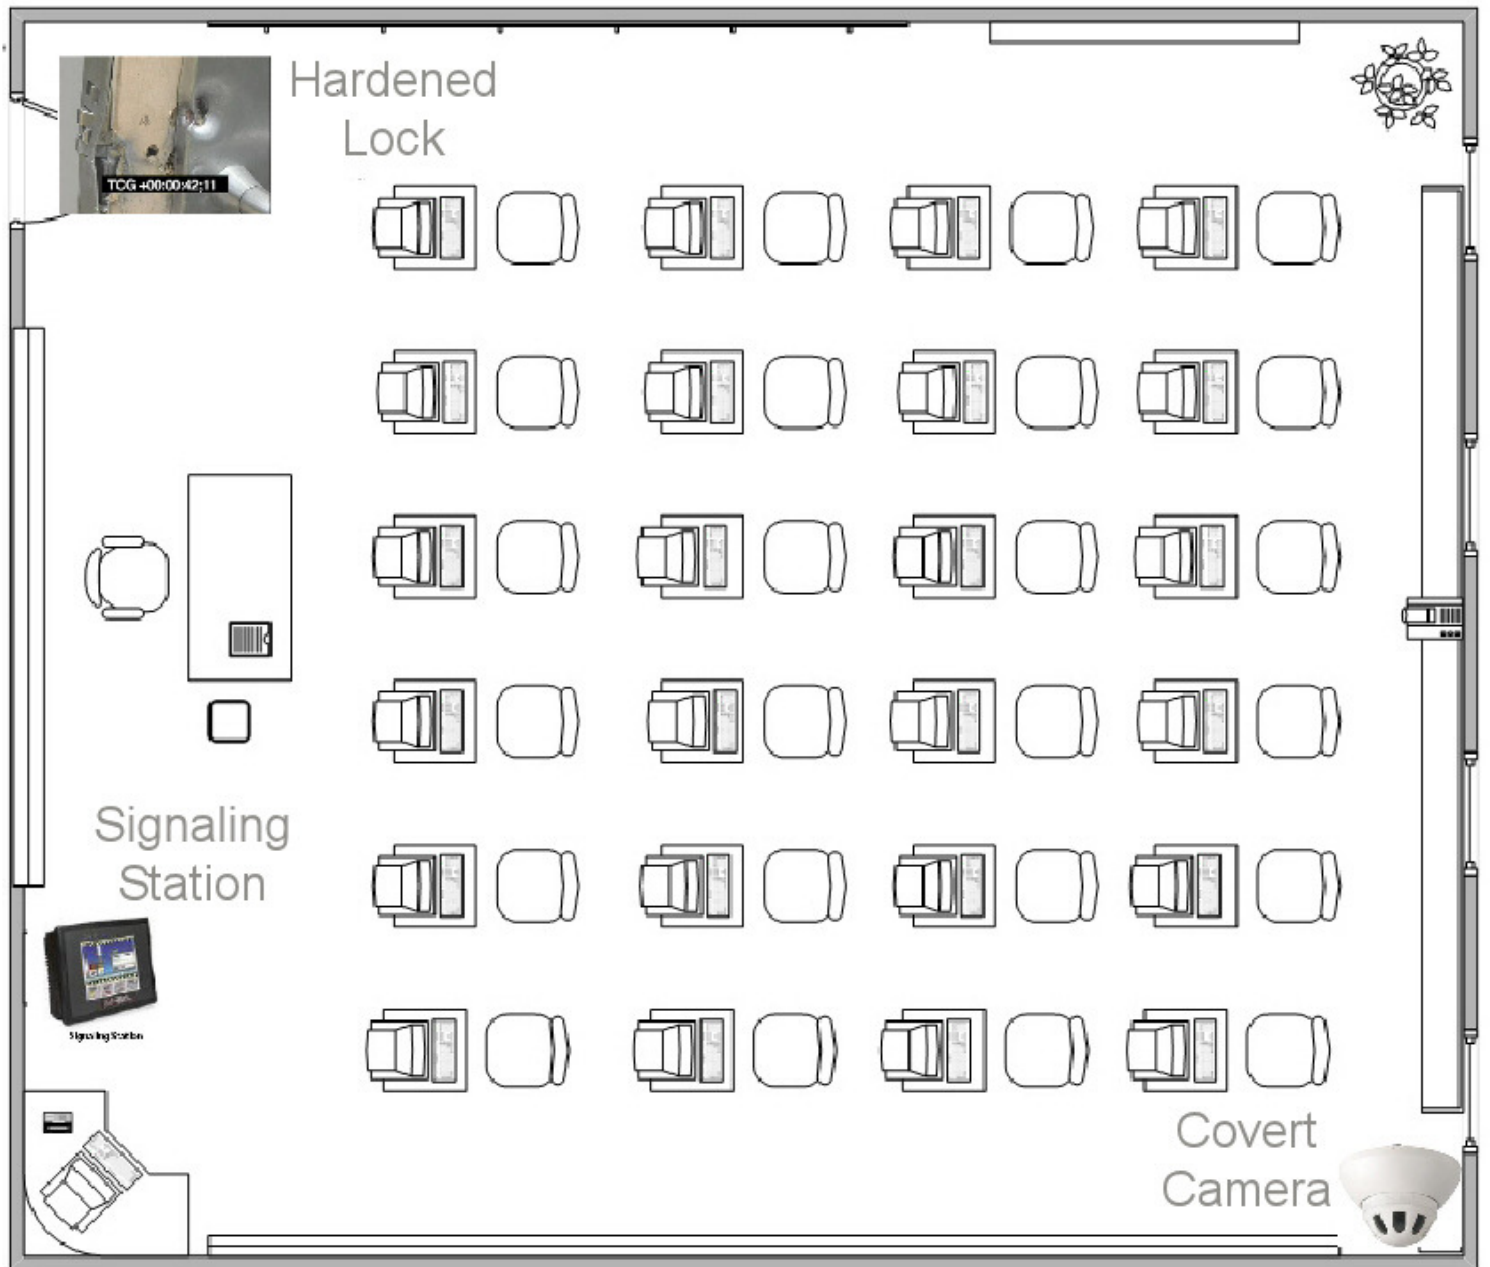

Safe Room

Vision Lites

Keyfob Activation

Alarm Strobes

Hardened Lock

Signaling Station

Covert Camera